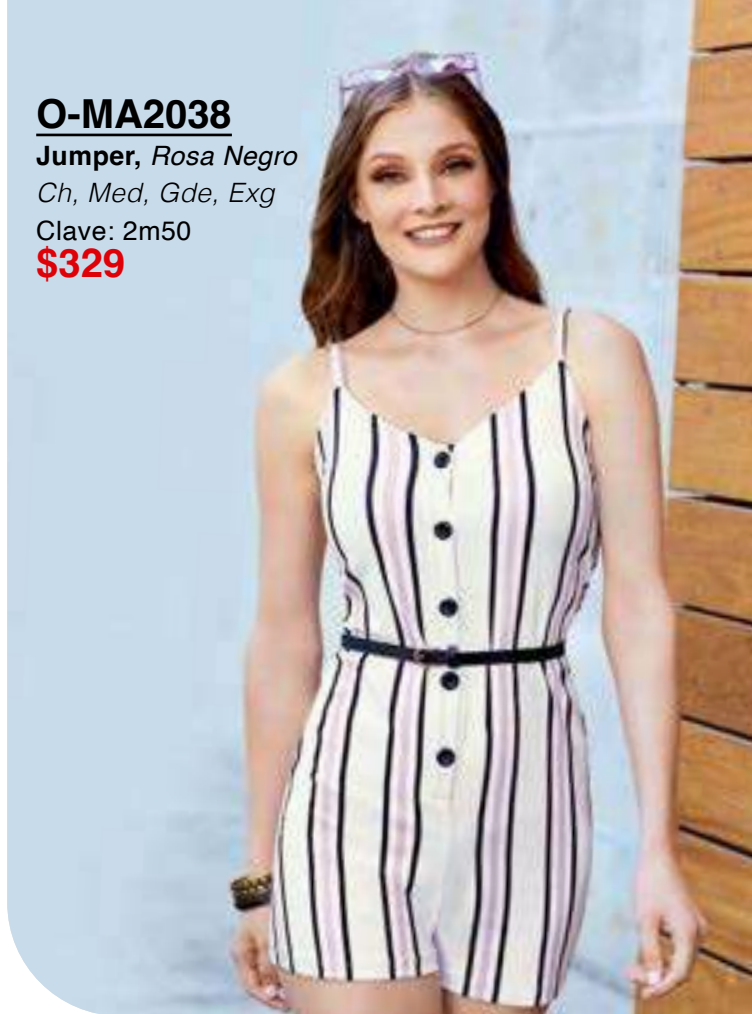

O-MA2038

Jumper, Rosa Negro

Ch, Med, Gde, Exg

Clave: 2m50

$329